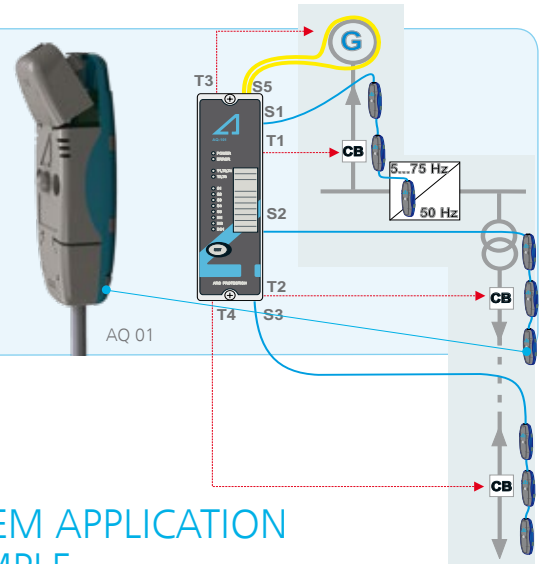

FEATURES	AQ 110F	AQ 110P	AQ 102	AQ 101	AQ 101D	AQ 101S
Wide range power supply (18-72Vdc or 80-265Vac/dc)	✓	✓	✓	✓	✓	✓
Mounting	Panel / rack	Panel / rack	Panel / rack	Panel / rack	Din rail	Panel / rack
3 phase and residual current detection (1/5A)	✓	✓				
Max number of point sensors		12		12	12	12
Max number of fiber loop sensors	3	1 (option)	3	1 (option)	1 (option)	
Connectivity to arc quenching system	✓	✓				
High Speed Outputs (2ms trip time)	2	2				
Number of trip relays (7ms trip time)	4*	4*	4*	4*	4*	3*
System failure relay	1	1	1	1	1	1
Binary outputs (24Vdc)	1	1	1	1	1	3
Binary inputs (24/110/220Vdc)	2	2	2	2	2	6
Push button	✓	✓	✓	✓	✓	✓
Non-volatile memory	✓	✓	✓	✓	✓	✓
Indication LEDs	20	20	12	12	12	17
Applicable Sensors						
AQ 01 a,b,c **light sensor		✓		✓	✓	✓
AQ 01M portable sensor kit		✓		✓	✓	✓
AQ 02 light and pressure sensor		✓		✓	✓	✓
AQ 06 plastic fiber sensor (5-50m length)	✓	✓ (option)	✓	✓ (option)	✓ (option)	
AQ 07 glass fiber sensor (5-60m length)	✓	✓ (option)	✓	✓ (option)	✓ (option)	

*Optionally one normally closed electronic lock-out/trip relay available

** a = 8,000 Lux activation, b= 25,000 Lux activation, c=50,000 Lux activation

STAND-ALONE APPLICATION EXAMPLE

Any AQ 100 unit can be used as stand-alone arc protection relay. AQ 101 provides complete wind power turbine arc protection.

✓ **AQ01** comes as a standard with 8,000 Lux activation level with detection radius of 180 degrees and is IP 61 and vibration rated. Typically one AQ 01 sensor is installed in each closed compartment. Maximum 3 sensors may be series connected to one channel. Plug-in type cable connectors enable quick installation and reduce cost.

SYSTEM APPLICATION EXAMPLE

AQ 100 units can be flexibly applied in a system to even most complex switchgear layouts providing fully or partly selective tripping. Use of Standard Arc Schemes (AQ-SAS™) guarantees smooth project implementation.